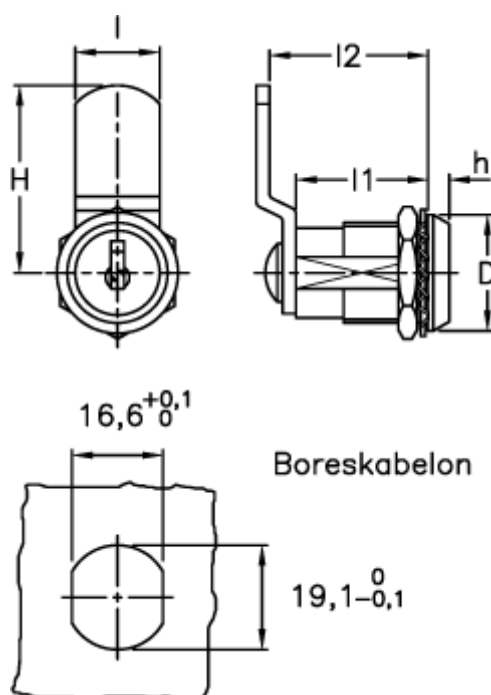

# Data Sheet

Article number: 2310421439

Description: E+G Latch w/lock  
CS.30/36-35

## Measures

D = 23  
H = 35.5  
h = 5  
l = 16  
l1 = 30  
l2 = 35